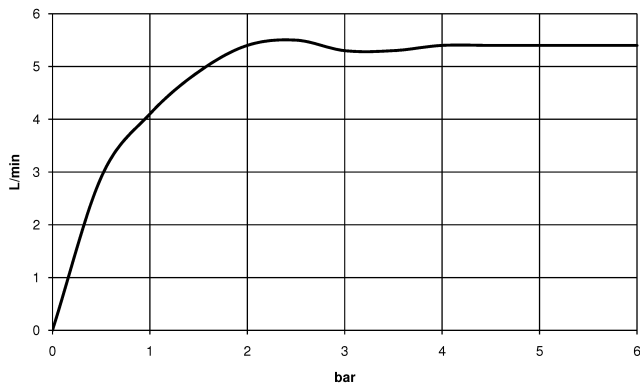

MEM eSET Touchfree Basin mixer without pop-up waste with temperature setting - Chrome

---

MEM

ST 010 104 9782

**Flow rate chart**

**Certificates**

LGA\_28441.

GDV\_0400289.