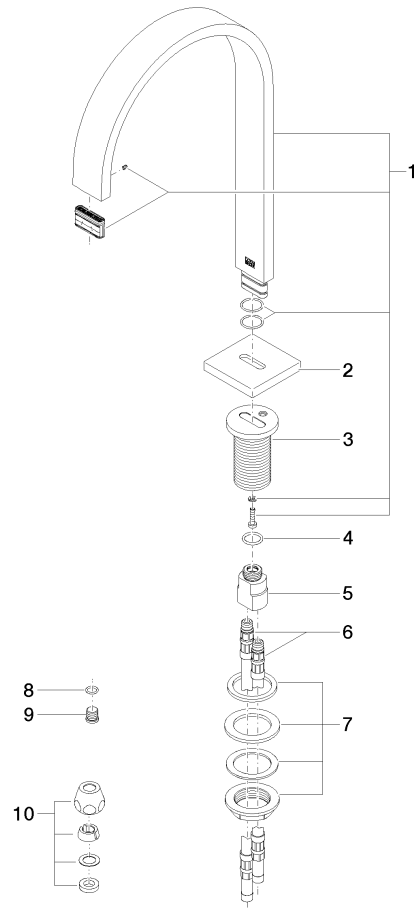

- max. recess depth 125 mm
- min. recess depth 90 mm

**Recommended miscellaneous**

**Extension for Touchfree 500 mm -** 12 765 970 90

**MEM eSET Touchfree Basin mixer without pop-up waste with temperature setting - Chrome**

**MEM eSET Touchfree Basin mixer without pop-up waste with temperature setting - Chrome**

MEM

ST 010 104 9782

- 200mm projection
- fixed spout
- rectangular, air-enriched flow
- height of mixer 321 mm
- height up to aerator 190 mm
- hole diameter 35 mm
- rosette 60 x 60 mm
- 2x screw-in M 10 x 1 pressure hose, leak-tested
- 1/2" connection
- max. flow 5.7 l/min
- lead-free
- This product can help a building meet the requirements of Green Building Rating Systems, e.g. LEED®, BREEAM®, DGNB

MEM eSET Touchfree Basin mixer without pop-up waste with temperature setting - Chrome

---

MEM

ST 010 104 9782

**Flow rate chart**

**Certificates**

LGA\_28441.

GDV\_0400289.

ST 010 104 9782

**Spare parts list**

No.	Item Number	Name	Quantity used	Delivery time
1	90 28 22 155 01-00	spout	1	10
2	09 27 78 034-00	rosette	1	10
3	09 11 10 054 10 90	connection	1	2
4	09 14 10 130 90	seal	1	2
5	09 11 10 055 10 90	connection	1	2
6	04 30 04 016 00 90	hose	2	60
7	04 23 10 009 01 90	fixing set	1	2
8	90 14 10 060 00 90	seal	1	2
9	09 31 20 065 90	plug	1	2
10	90 23 30 040 00-00	threaded connector	2	10