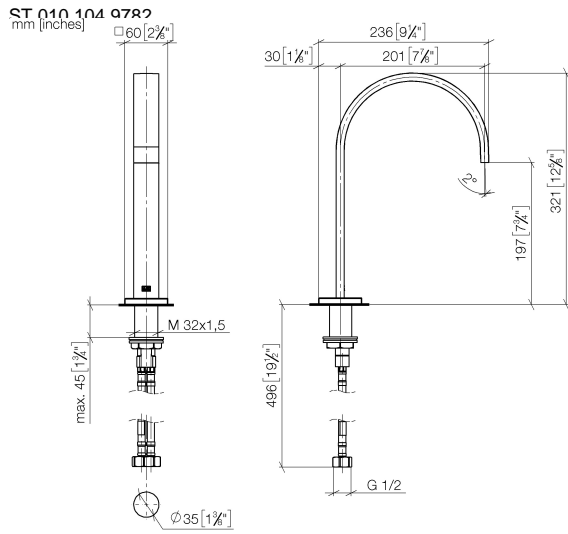

- max. recess depth 125 mm
- min. recess depth 90 mm

**Recommended miscellaneous**

**Extension for Touchfree 500 mm -** 12 765 970 90

**MEM eSET Touchfree Basin mixer without pop-up waste with temperature setting - Chrome**

**MEM eSET Touchfree Basin mixer without pop-up waste with temperature setting - Chrome**

MEM

ST 010 104 9782

- 200mm projection
- fixed spout
- rectangular, air-enriched flow
- height of mixer 321 mm
- height up to aerator 190 mm
- hole diameter 35 mm
- rosette 60 x 60 mm
- 2x screw-in M 10 x 1 pressure hose, leak-tested
- 1/2" connection
- max. flow 5.7 l/min
- lead-free
- This product can help a building meet the requirements of Green Building Rating Systems, e.g. LEED®, BREEAM®, DGNB

MEM eSET Touchfree Basin mixer without pop-up waste with temperature setting - Chrome

---

MEM

ST 010 104 9782

**Flow rate chart**

**Certificates**

LGA\_28441.

GDV\_0400289.

ST 010 104 9782

**Spare parts list**

No.	Item Number	Name	Quantity used	Delivery time
1	90 28 22 155 01-00	spout	1	10
2	09 27 78 034-00	rosette	1	10
3	09 11 10 054 10 90	connection	1	2
4	09 14 10 130 90	seal	1	2
5	09 11 10 055 10 90	connection	1	2
6	04 30 04 016 00 90	hose	2	60
7	04 23 10 009 01 90	fixing set	1	2
8	90 14 10 060 00 90	seal	1	2
9	09 31 20 065 90	plug	1	2
10	90 23 30 040 00-00	threaded connector	2	10